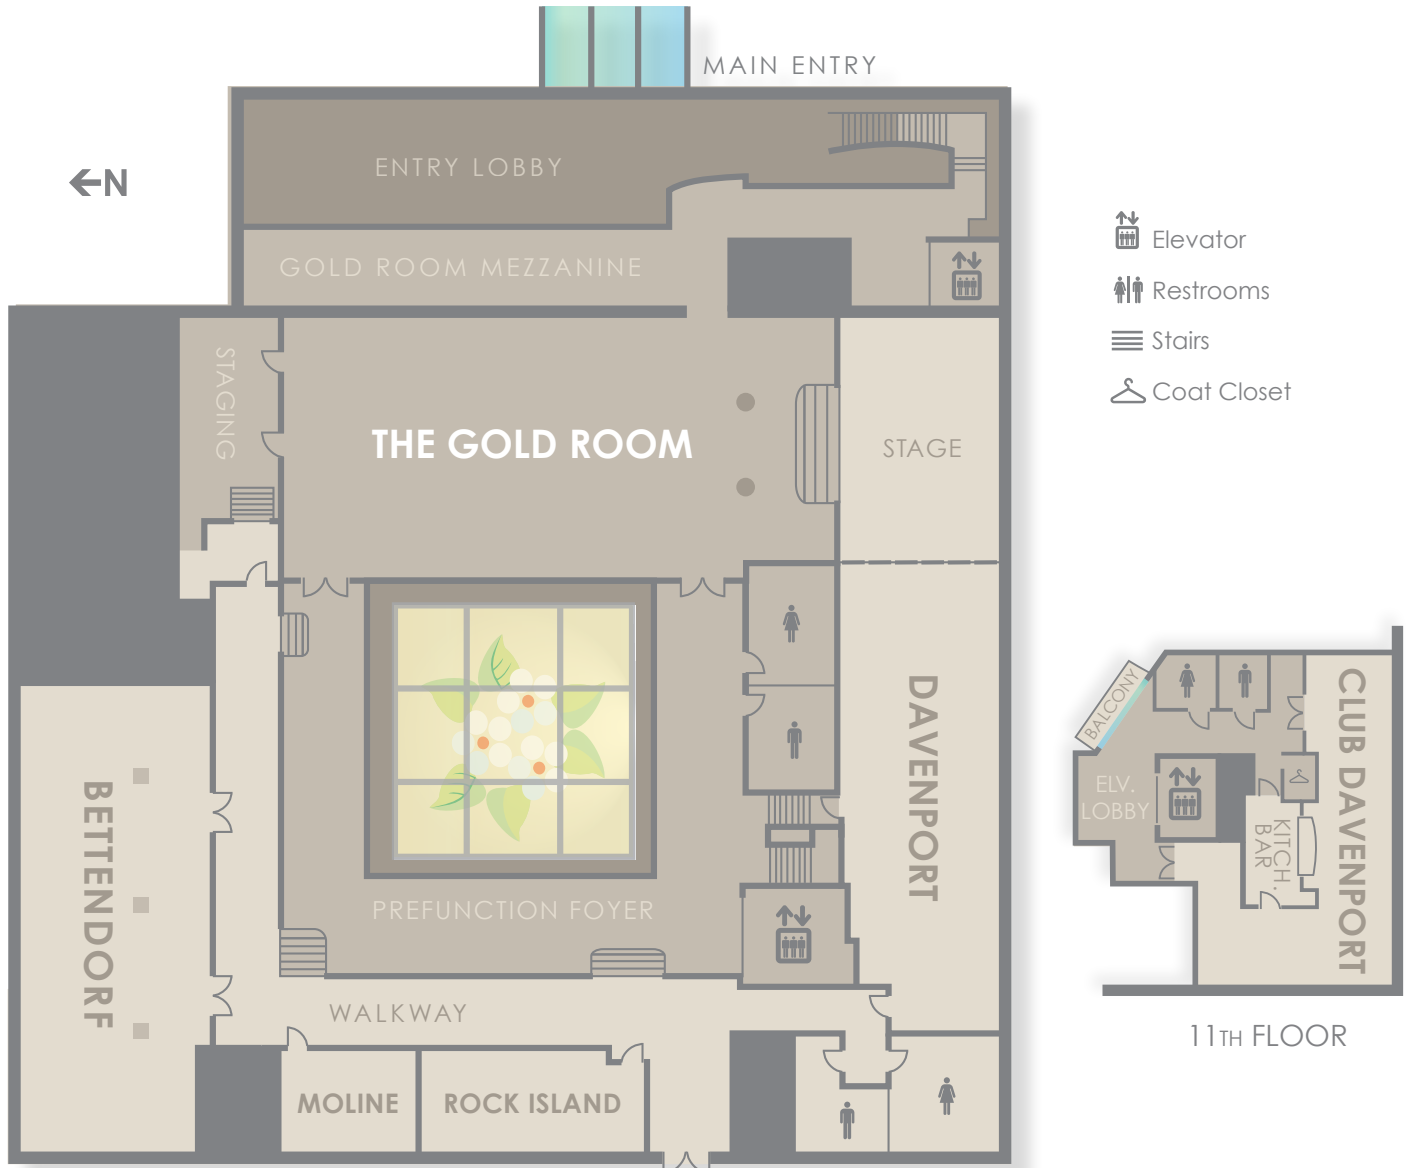

FUNCTION CAPACITIES

	DIMENSIONS	SQ. FT.	ROUNDS OF 10	THEATER	CLASSROOM	CONFERENCE
Gold Room	88' X 38'	3344	200	300	150	100
Davenport	71' X 21'	1491	100	125	50	40
Bettendorf	69' X 28'	1932	100	80	40	30
Rock Island	35' X 16'	560	NA	NA	NA	16
Moline	22' X 17'	374	NA	NA	NA	10
Club Davenport	55' x 14'	1210	50	50	30	40